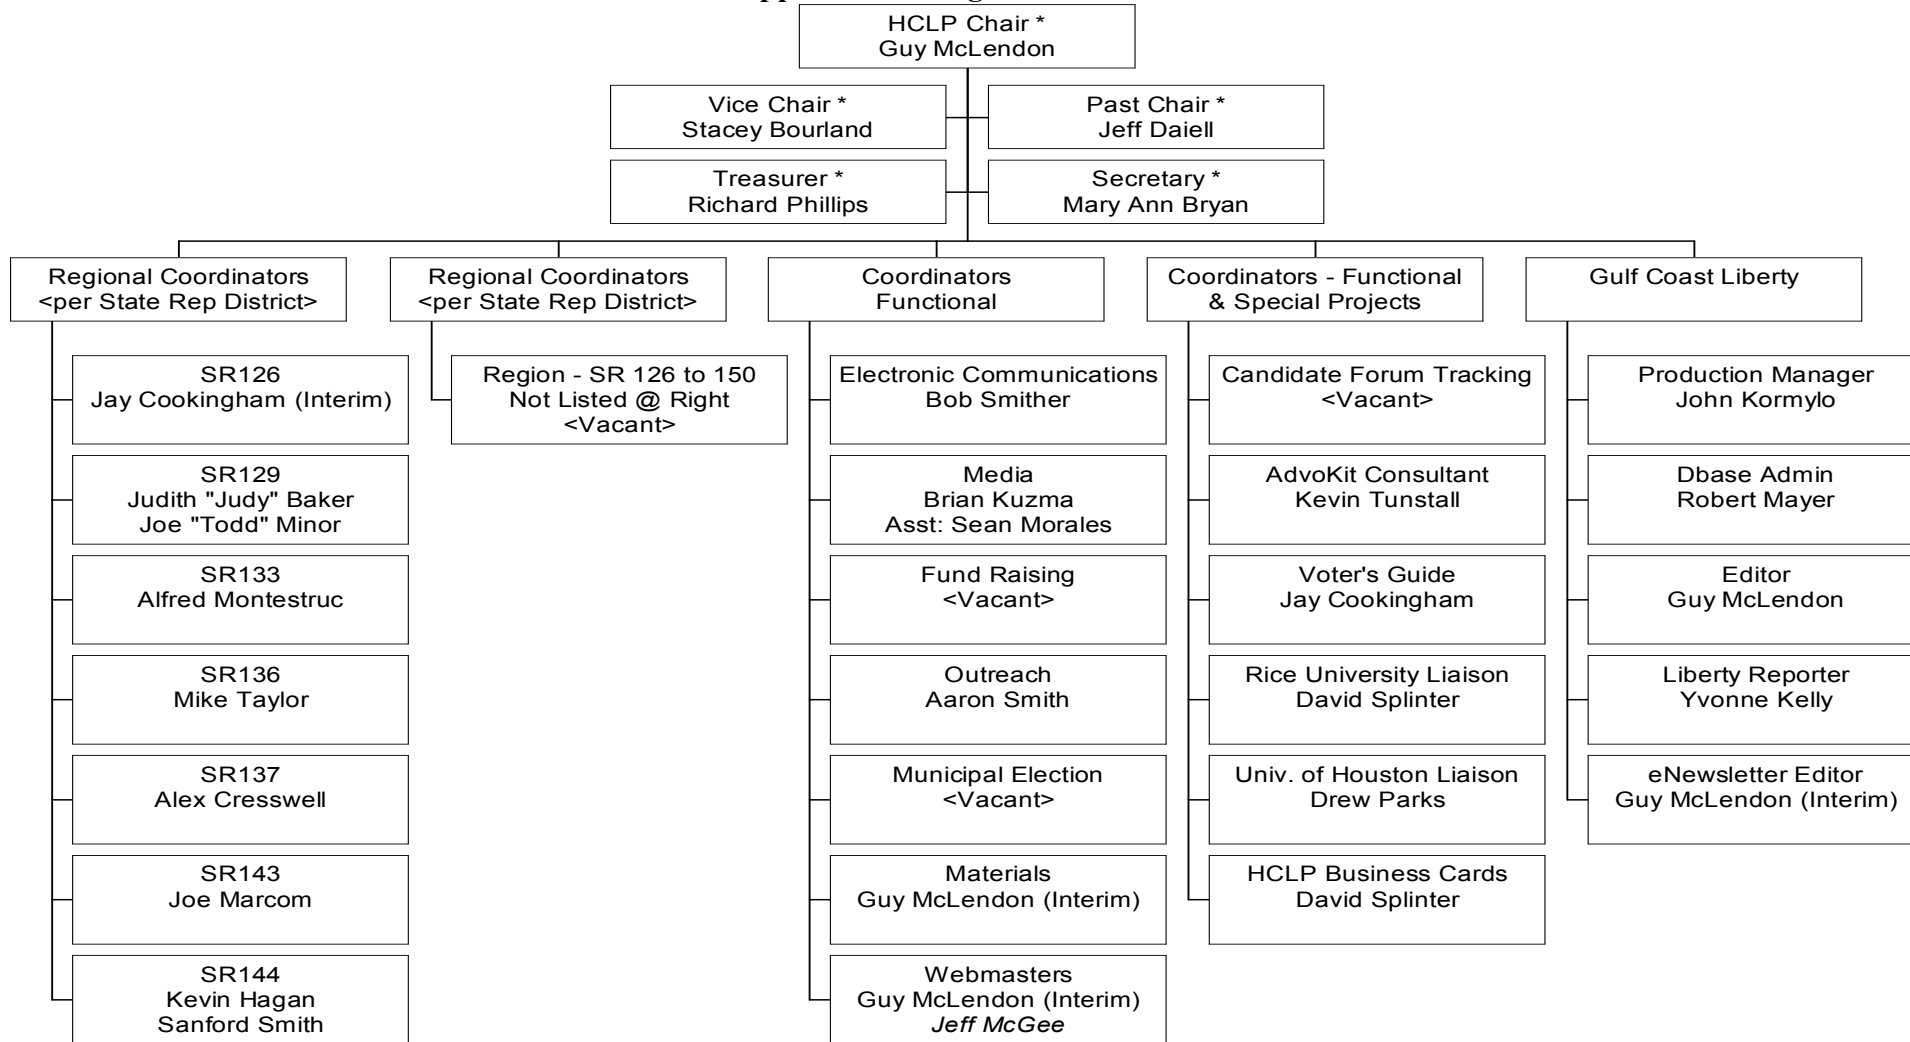

Harris County Libertarian Party

Appendix A: Organization Chart

* Executive Committee Position – Texas Election Code Affiliation Required

** Precinct Chairs Will be Shown on Additional Org Chart Pages – Listed Under Respective State Rep District Coordinators